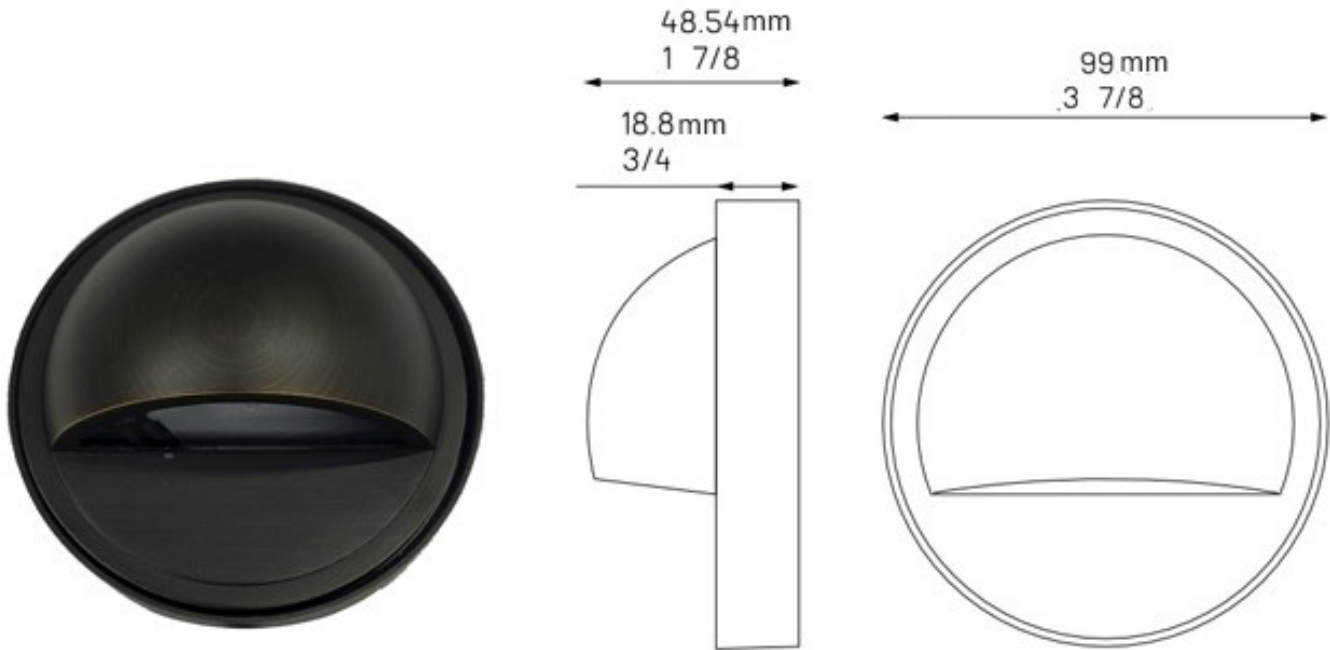

## LM-DEC01

### DATA SHEET

P/N	LM-DEC01
Material	Solid Brass
Available Finishes	Antique Bronze, Gun Metal
Lamp	G4 3W 2700K
Input Voltage	12V
Lead Wire	72" (Spt-1W, 18 gauge)
Dimensions	3-7/8 W x 1-7/8" H
Warranty	5 Years