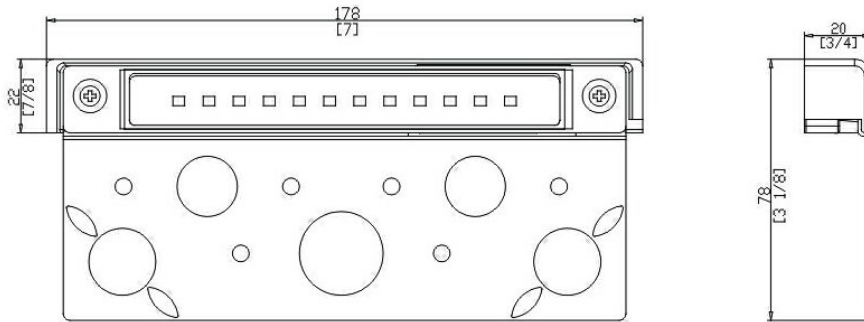

LM-LEDG01

DATA SHEET

P/N	LM-LEDG01
Material	Cast Aluminum
Available Finishes	Matte Black, Bronze
Lamp	2W 2700K, 200LM (replaceable)
Input Voltage	12V
Lens	Waterproof IP65
Lead Wire	72" (Spt-1W, 18 gauge)
Dimensions	7" L x 3-1/8 W x 3/4" H
Warranty	5 Years