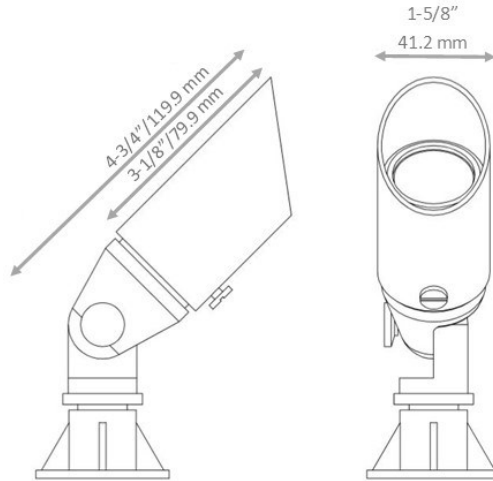

LM-SP01 Accent Spotlight

DATASHEET

P/N	LM-SP01
Material	Die-cast brass
Finish optional	*Antique Bronze *Gun Metal Black
Lamp	MR16
Input Voltage	12V
Mounting	Ground Stake(included)
Lens	Round flat clear glass
Lead Wire	72" (1.8 meters) Spt-1W, 18 gauge
Dimension (Length*diameter)	2 1/2 * 1/4 inch
Warranty	Lifetime